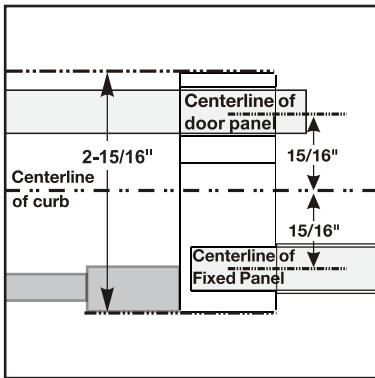

FOOTPRINT FOR DOOR ON INSIDE USING ALUMINUM WATER GUARD