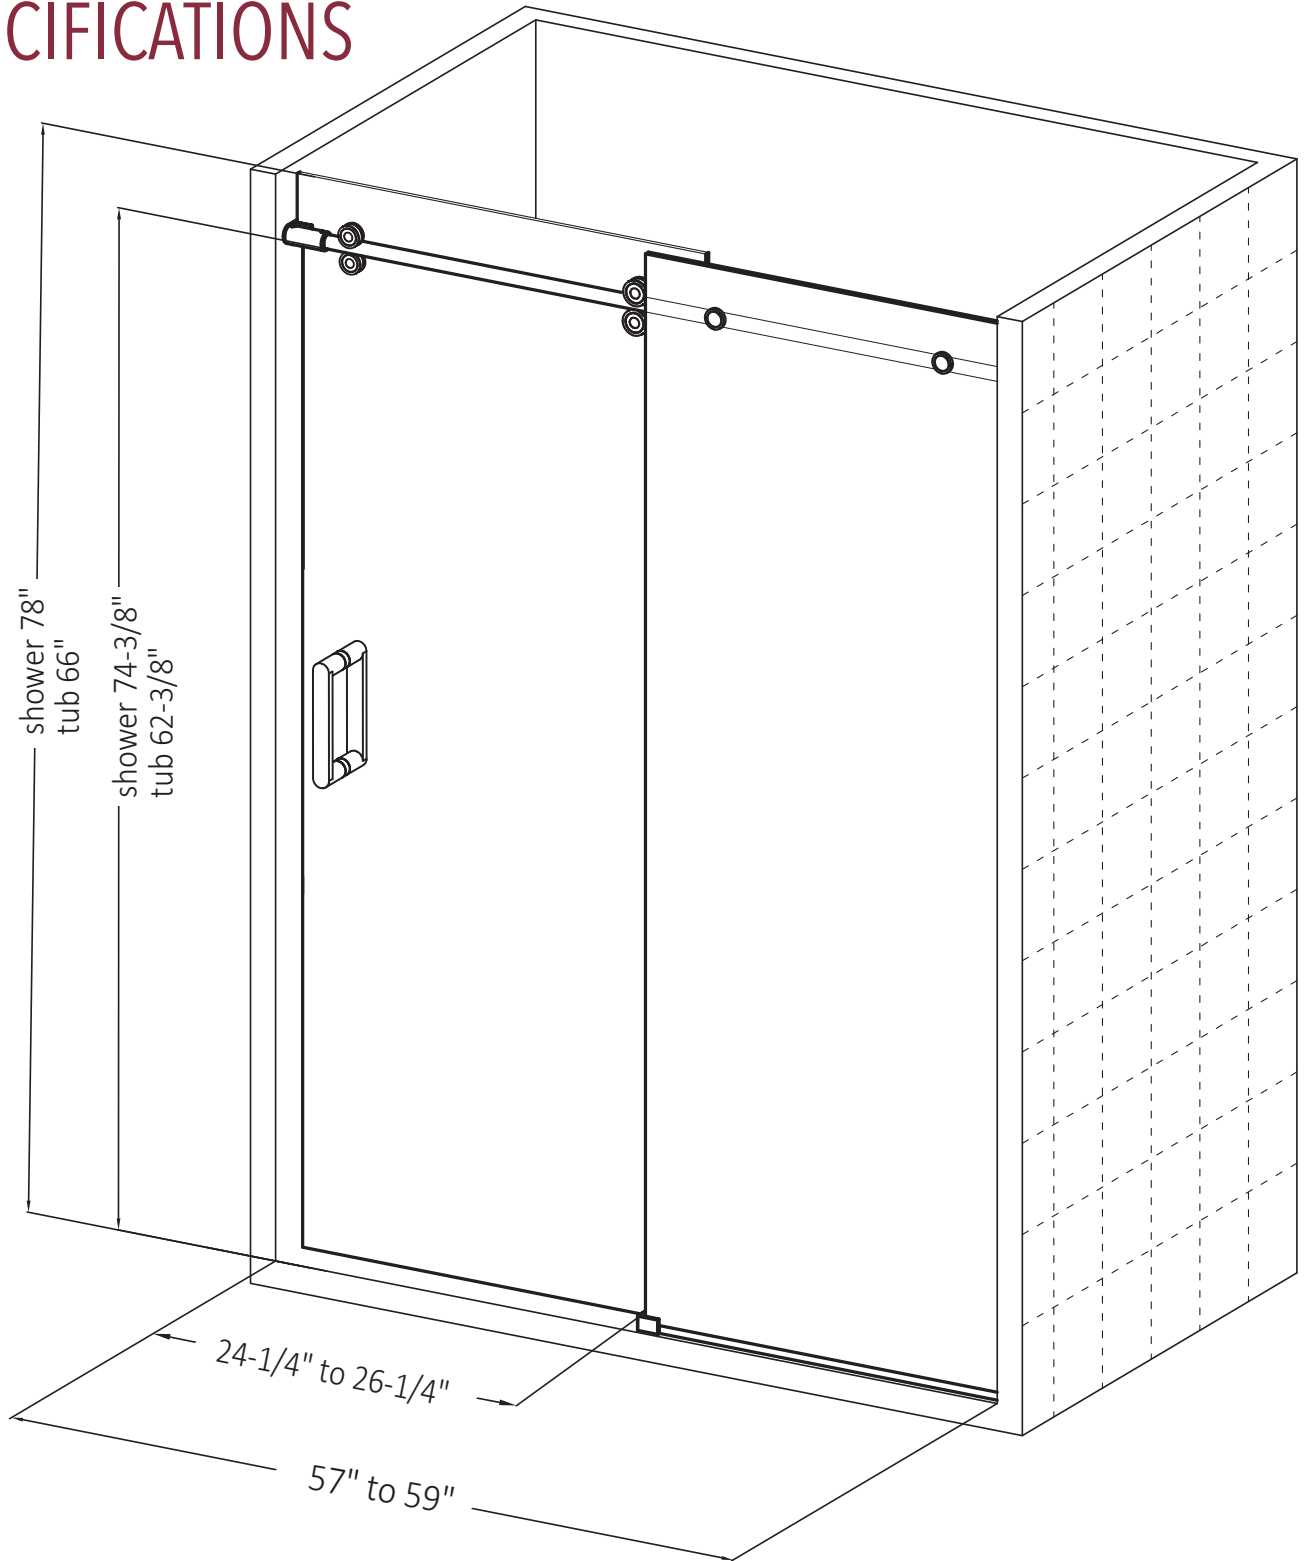

SPECIFICATIONS