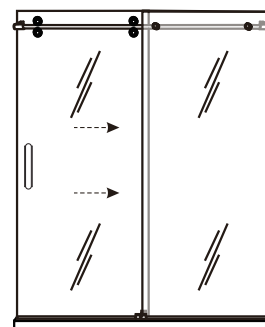

eurotech

LUXURY SHOWER DOORS

ROMA

EUROGLIDE FRAMELESS SINGLE SLIDING SHOWER DOOR

Eurotech Showers

23532 Commerce Center Dr.,
Building B
Laguna Hills, CA 92653
949-716-4099
eurotechshowers.com

FEATURES

- 304 stainless steel hardware
- (4) 45mm dual sided rollers
- Up to 3/8" out of plumb adjustability
- 4 configurations
- Door grippers incorporated into wall brackets
- 9" back to back handle
- Dual water diverter sets (aluminum and polycarbonate)
- Standard 3/8" (10mm) clear tempered glass
- Enduroshield treatment to reduce cleaning time by up to 90%

FINISHES

Polished Stainless

Matte Black

Brushed Stainless

SPECIFICATIONS

CONFIGURATIONS

exterior or interior door capability

SPECIFICATIONS

FOOTPRINT FOR DOOR ON INSIDE USING ALUMINUM WATER GUARD

FOOTPRINT FOR DOOR ON OUTSIDE USING ALUMINUM WATER GUARD

FOOTPRINT FOR DOOR ON OUTSIDE USING POLYCARBONATE L-SEAL

PARTS LIST

- 1) wall bracket
- 2) fixed panel holder
- 3) roller
- 4) track
- 5) fixed panel
- 6) F-seal
- 7) door panel
- 8) V-seal
- 9) handle
- 10) aluminum u-channel
- 11) 1/4" shims
- 12) bottom guide
- 13) end block
- 14) aluminum water guard
- 15) L-seal
- 16) safety bumper