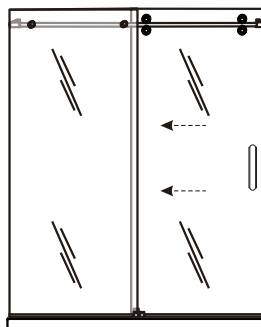

CONFIGURATIONS

exterior or interior door capability