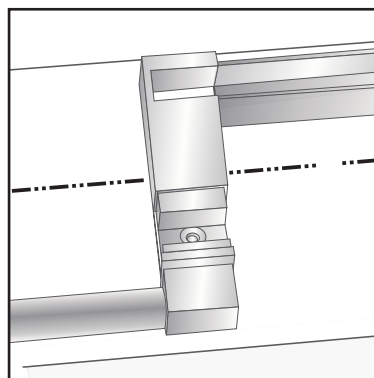

eurotech

LUXURY SHOWER DOORS

ROMA

EUROGLIDE FRAMELESS SINGLE SLIDING SHOWER DOOR

Eurotech Showers

23532 Commerce Center Dr.,
Building B
Laguna Hills, CA 92653
949-716-4099
eurotechshowers.com

FEATURES

- 304 stainless steel hardware
- (4) 45mm dual sided rollers
- Up to 3/8" out of plumb adjustability
- 4 configurations
- Door grippers incorporated into wall brackets
- 9" back to back handle
- Dual water diverter sets (aluminum and polycarbonate)
- Standard 3/8" (10mm) clear tempered glass
- Enduroshield treatment to reduce cleaning time by up to 90%

FOOTPRINT FOR DOOR ON INSIDE USING ALUMINUM WATER GUARD

FOOTPRINT FOR DOOR ON OUTSIDE USING ALUMINUM WATER GUARD

FOOTPRINT FOR DOOR ON OUTSIDE USING POLYCARBONATE L-SEAL

PARTS LIST

- 1) wall bracket
- 2) fixed panel holder
- 3) roller
- 4) track
- 5) fixed panel
- 6) F-seal
- 7) door panel
- 8) V-seal
- 9) handle
- 10) aluminum u-channel
- 11) 1/4" shims
- 12) bottom guide
- 13) end block
- 14) aluminum water guard
- 15) L-seal
- 16) safety bumper