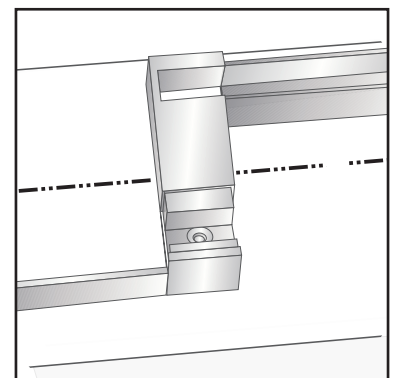

eurotech

LUXURY SHOWER DOORS

ROMA

EUROGLIDE FRAMELESS SINGLE SLIDING SHOWER DOOR

Eurotech Showers

23532 Commerce Center Dr.,
Building B
Laguna Hills, CA 92653
949-716-4099
eurotechshowers.com

FEATURES

- 304 stainless steel hardware
- (4) 45mm dual sided rollers
- Up to 3/8" out of plumb adjustability
- 4 configurations
- Door grippers incorporated into wall brackets
- 9" back to back handle
- Dual water diverter sets (aluminum and polycarbonate)
- Standard 3/8" (10mm) clear tempered glass
- Enduroshield treatment to reduce cleaning time by up to 90%

FOOTPRINT FOR DOOR ON INSIDE USING ALUMINUM WATER GUARD

FOOTPRINT FOR DOOR ON OUTSIDE USING ALUMINUM WATER GUARD

FOOTPRINT FOR DOOR ON OUTSIDE USING POLYCARBONATE L-SEAL

PARTS LIST

- 1) wall bracket
- 2) fixed panel holder
- 3) roller
- 4) track
- 5) fixed panel
- 6) F-seal
- 7) door panel
- 8) V-seal
- 9) handle
- 10) aluminum u-channel
- 11) 1/4" shims
- 12) bottom guide
- 13) end block
- 14) aluminum water guard
- 15) L-seal
- 16) safety bumper