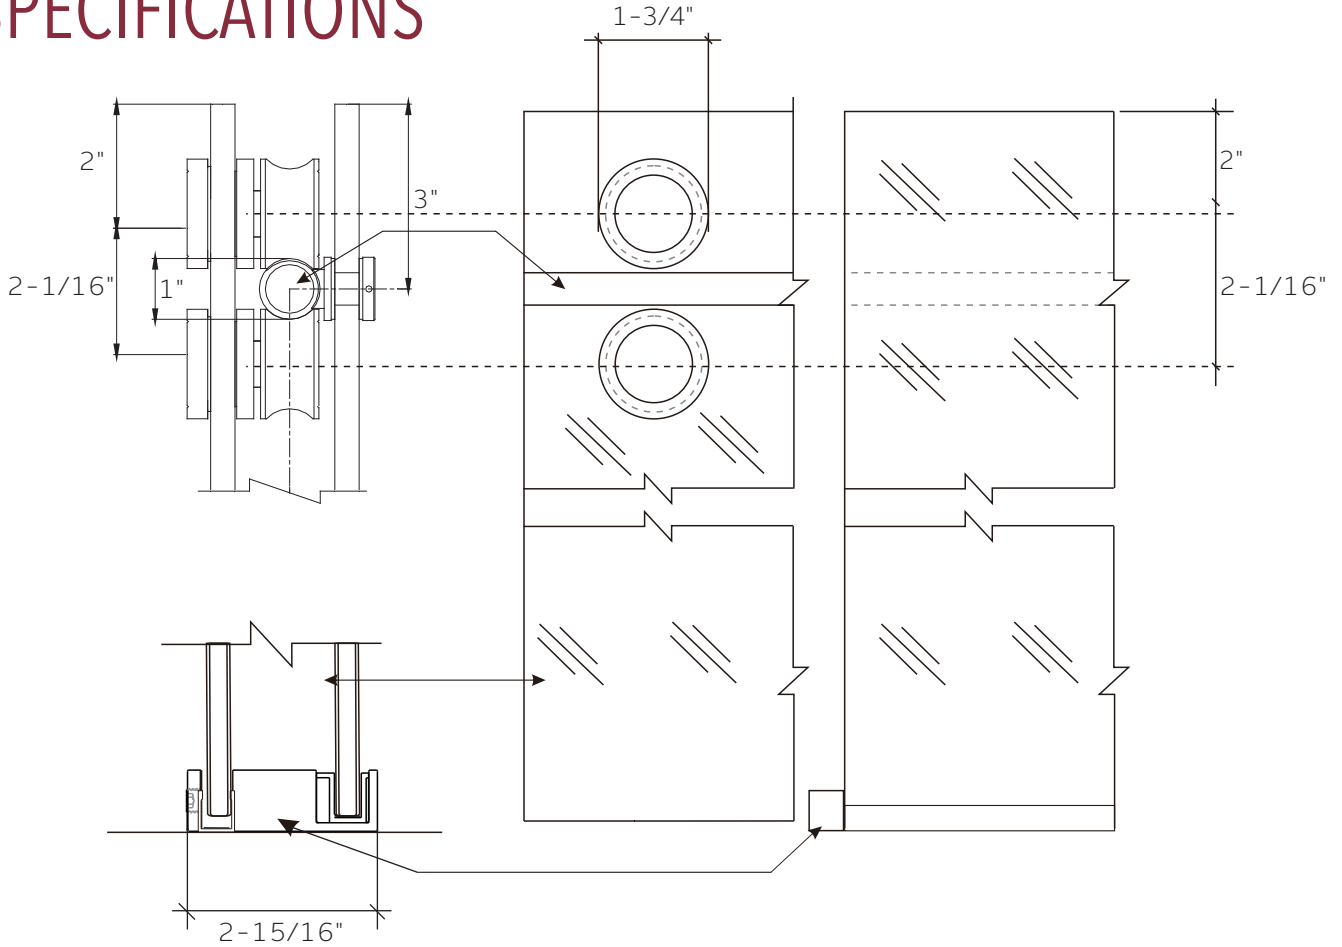

eurotech

LUXURY SHOWER DOORS

ROMA

EUROGLIDE FRAMELESS SINGLE SLIDING SHOWER DOOR

Eurotech Showers

23532 Commerce Center Dr.,
Building B
Laguna Hills, CA 92653
949-716-4099
eurotechshowers.com

FEATURES

- 304 stainless steel hardware
- (4) 45mm dual sided rollers
- Up to 3/8" out of plumb adjustability
- 4 configurations
- Door grippers incorporated into wall brackets
- 9" back to back handle
- Dual water diverter sets (aluminum and polycarbonate)
- Standard 3/8" (10mm) clear tempered glass
- Enduroshield treatment to reduce cleaning time by up to 90%

FOOTPRINT FOR DOOR ON INSIDE USING ALUMINUM WATER GUARD

FOOTPRINT FOR DOOR ON OUTSIDE USING ALUMINUM WATER GUARD

FOOTPRINT FOR DOOR ON OUTSIDE USING POLYCARBONATE L-SEAL

PARTS LIST

- 1) wall bracket
- 2) fixed panel holder
- 3) roller
- 4) track
- 5) fixed panel
- 6) F-seal
- 7) door panel
- 8) V-seal
- 9) handle
- 10) aluminum u-channel
- 11) 1/4" shims
- 12) bottom guide
- 13) end block
- 14) aluminum water guard
- 15) L-seal
- 16) safety bumper