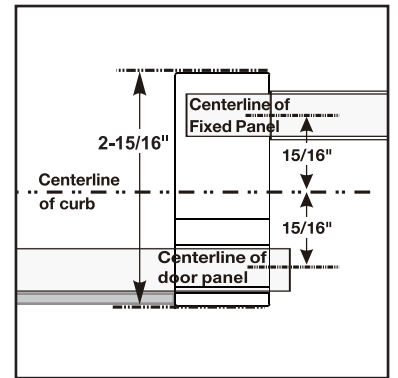

FOOTPRINT FOR DOOR ON OUTSIDE USING POLYCARBONATE L-SEAL