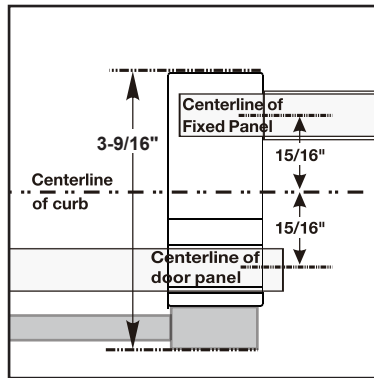

FOOTPRINT FOR DOOR ON OUTSIDE USING ALUMINUM WATER GUARD