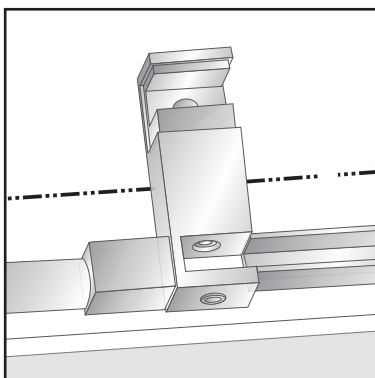

eurotech

LUXURY SHOWER DOORS

ROMA

EUROGLIDE FRAMELESS SINGLE SLIDING SHOWER DOOR

Eurotech Showers

23532 Commerce Center Dr.,
Building B
Laguna Hills, CA 92653
949-716-4099
eurotechshowers.com

FEATURES

- 304 stainless steel hardware
- (4) 45mm dual sided rollers
- Up to 3/8" out of plumb adjustability
- 4 configurations
- Door grippers incorporated into wall brackets
- 9" back to back handle
- Dual water diverter sets (aluminum and polycarbonate)
- Standard 3/8" (10mm) clear tempered glass
- Enduroshield treatment to reduce cleaning time by up to 90%

FOOTPRINT FOR DOOR ON INSIDE USING ALUMINUM WATER GUARD

FOOTPRINT FOR DOOR ON OUTSIDE USING ALUMINUM WATER GUARD

FOOTPRINT FOR DOOR ON OUTSIDE USING POLYCARBONATE L-SEAL

PARTS LIST

- 1) wall bracket
- 2) fixed panel holder
- 3) roller
- 4) track
- 5) fixed panel
- 6) F-seal
- 7) door panel
- 8) V-seal
- 9) handle
- 10) aluminum u-channel
- 11) 1/4" shims
- 12) bottom guide
- 13) end block
- 14) aluminum water guard
- 15) L-seal
- 16) safety bumper