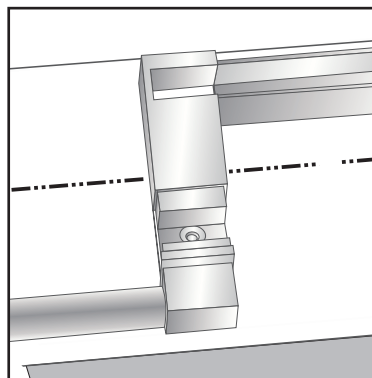

eurotech

LUXURY SHOWER DOORS

MONTAGE

EUROGLIDE FRAMELESS SINGLE SLIDING SHOWER DOOR

Eurotech Showers

23532 Commerce Center Dr.,
Building B
Laguna Hills, CA 92653
949-716-4099
eurotechshowers.com

FEATURES

- 304 stainless steel hardware
- (4) 70mm dual sided rollers
- Up to 3/8" out of plumb adjustability
- 4 configurations
- Door grippers incorporated into wall brackets
- 22" ladder style handle with knob on backside
- Dual water diverter sets (aluminum and polycarbonate)
- Standard 3/8" (10mm) clear tempered glass with optional ultra-clear (low iron) tempered glass
- Enduroshield treatment to reduce cleaning time by up to 90%

SPECIFICATIONS

FOOTPRINT FOR DOOR ON INSIDE USING ALUMINUM WATER GUARD

FOOTPRINT FOR DOOR ON OUTSIDE USING ALUMINUM WATER GUARD

FOOTPRINT FOR DOOR ON OUTSIDE USING POLYCARBONATE L-SEAL

PARTS LIST

- 1) wall bracket
- 2) safety bumper
- 3) fixed panel holder
- 4) roller
- 5) track
- 6) door panel
- 7) F-seal
- 8) fixed panel
- 9) V-seal
- 10) handle
- 11) aluminum u-channel
- 12) 1/4" shims
- 13) bottom guide
- 14) end block
- 15) aluminum water guard
- 16) L-seal