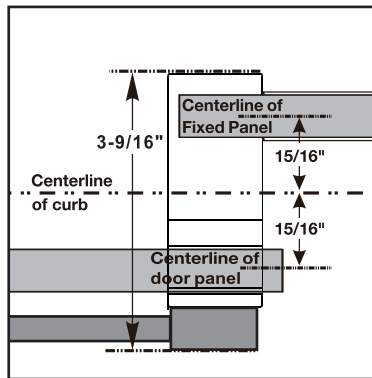

eurotech

LUXURY SHOWER DOORS

MONTAGE

EUROGLIDE FRAMELESS SINGLE SLIDING SHOWER DOOR

Eurotech Showers

23532 Commerce Center Dr.,
Building B
Laguna Hills, CA 92653
949-716-4099
eurotechshowers.com

FEATURES

- 304 stainless steel hardware
- (4) 70mm dual sided rollers
- Up to 3/8" out of plumb adjustability
- 4 configurations
- Door grippers incorporated into wall brackets
- 22" ladder style handle with knob on backside
- Dual water diverter sets (aluminum and polycarbonate)
- Standard 3/8" (10mm) clear tempered glass with optional ultra-clear (low iron) tempered glass
- Enduroshield treatment to reduce cleaning time by up to 90%

SPECIFICATIONS

FOOTPRINT FOR DOOR ON INSIDE USING ALUMINUM WATER GUARD

FOOTPRINT FOR DOOR ON OUTSIDE USING ALUMINUM WATER GUARD

FOOTPRINT FOR DOOR ON OUTSIDE USING POLYCARBONATE L-SEAL

PARTS LIST

- 1) wall bracket
- 2) safety bumper
- 3) fixed panel holder
- 4) roller
- 5) track
- 6) door panel
- 7) F-seal
- 8) fixed panel
- 9) V-seal
- 10) handle
- 11) aluminum u-channel
- 12) 1/4" shims
- 13) bottom guide
- 14) end block
- 15) aluminum water guard
- 16) L-seal