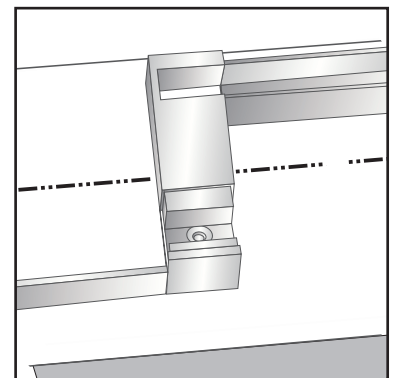

eurotech

LUXURY SHOWER DOORS

MONTAGE

EUROGLIDE FRAMELESS SINGLE SLIDING SHOWER DOOR

Eurotech Showers

23532 Commerce Center Dr.,
Building B
Laguna Hills, CA 92653
949-716-4099
eurotechshowers.com

FEATURES

- 304 stainless steel hardware
- (4) 70mm dual sided rollers
- Up to 3/8" out of plumb adjustability
- 4 configurations
- Door grippers incorporated into wall brackets
- 22" ladder style handle with knob on backside
- Dual water diverter sets (aluminum and polycarbonate)
- Standard 3/8" (10mm) clear tempered glass with optional ultra-clear (low iron) tempered glass
- Enduroshield treatment to reduce cleaning time by up to 90%

SPECIFICATIONS

FOOTPRINT FOR DOOR ON INSIDE USING ALUMINUM WATER GUARD

FOOTPRINT FOR DOOR ON OUTSIDE USING ALUMINUM WATER GUARD

FOOTPRINT FOR DOOR ON OUTSIDE USING POLYCARBONATE L-SEAL

PARTS LIST

- 1) wall bracket
- 2) safety bumper
- 3) fixed panel holder
- 4) roller
- 5) track
- 6) door panel
- 7) F-seal
- 8) fixed panel
- 9) V-seal
- 10) handle
- 11) aluminum u-channel
- 12) 1/4" shims
- 13) bottom guide
- 14) end block
- 15) aluminum water guard
- 16) L-seal