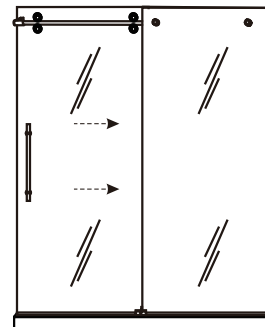

eurotech

LUXURY SHOWER DOORS

MONTAGE

EUROGLIDE FRAMELESS SINGLE SLIDING SHOWER DOOR

Eurotech Showers

23532 Commerce Center Dr.,
Building B
Laguna Hills, CA 92653
949-716-4099
eurotechshowers.com

FEATURES

- 304 stainless steel hardware
- (4) 70mm dual sided rollers
- Up to 3/8" out of plumb adjustability
- 4 configurations
- Door grippers incorporated into wall brackets
- 22" ladder style handle with knob on backside
- Dual water diverter sets (aluminum and polycarbonate)
- Standard 3/8" (10mm) clear tempered glass with optional ultra-clear (low iron) tempered glass
- Enduroshield treatment to reduce cleaning time by up to 90%

FINISHES

Polished Stainless

Matte Black

Brushed Stainless

MONTAGE

SPECIFICATIONS

CONFIGURATIONS

exterior or interior door capability

SPECIFICATIONS

FOOTPRINT FOR DOOR ON INSIDE USING ALUMINUM WATER GUARD

FOOTPRINT FOR DOOR ON OUTSIDE USING ALUMINUM WATER GUARD

FOOTPRINT FOR DOOR ON OUTSIDE USING POLYCARBONATE L-SEAL

PARTS LIST

- 1) wall bracket
- 2) safety bumper
- 3) fixed panel holder
- 4) roller
- 5) track
- 6) door panel
- 7) F-seal
- 8) fixed panel
- 9) V-seal
- 10) handle
- 11) aluminum u-channel
- 12) 1/4" shims
- 13) bottom guide
- 14) end block
- 15) aluminum water guard
- 16) L-seal