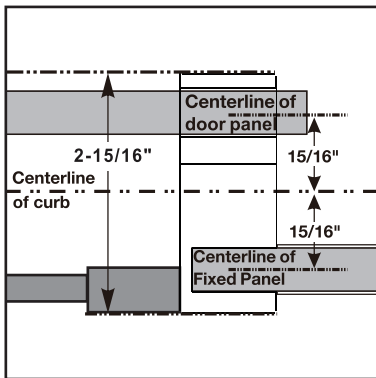

FOOTPRINT FOR DOOR ON INSIDE USING ALUMINUM WATER GUARD