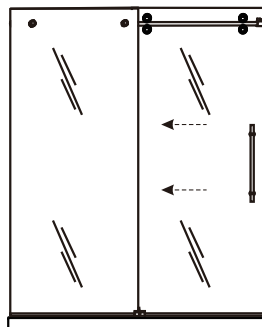

eurotech

LUXURY SHOWER DOORS

MONTAGE

EUROGLIDE FRAMELESS SINGLE SLIDING SHOWER DOOR

Eurotech Showers

23532 Commerce Center Dr.,
Building B
Laguna Hills, CA 92653
949-716-4099
eurotechshowers.com

FEATURES

- 304 stainless steel hardware
- (4) 70mm dual sided rollers
- Up to 3/8" out of plumb adjustability
- 4 configurations
- Door grippers incorporated into wall brackets
- 22" ladder style handle with knob on backside
- Dual water diverter sets (aluminum and polycarbonate)
- Standard 3/8" (10mm) clear tempered glass with optional ultra-clear (low iron) tempered glass
- Enduroshield treatment to reduce cleaning time by up to 90%

FINISHES

Polished Stainless

Matte Black

Brushed Stainless

MONTAGE

SPECIFICATIONS

CONFIGURATIONS

exterior or interior door capability

SPECIFICATIONS

FOOTPRINT FOR DOOR ON INSIDE USING ALUMINUM WATER GUARD

FOOTPRINT FOR DOOR ON OUTSIDE USING ALUMINUM WATER GUARD

FOOTPRINT FOR DOOR ON OUTSIDE USING POLYCARBONATE L-SEAL

PARTS LIST

- 1) wall bracket
- 2) safety bumper
- 3) fixed panel holder
- 4) roller
- 5) track
- 6) door panel
- 7) F-seal
- 8) fixed panel
- 9) V-seal
- 10) handle
- 11) aluminum u-channel
- 12) 1/4" shims
- 13) bottom guide
- 14) end block
- 15) aluminum water guard
- 16) L-seal