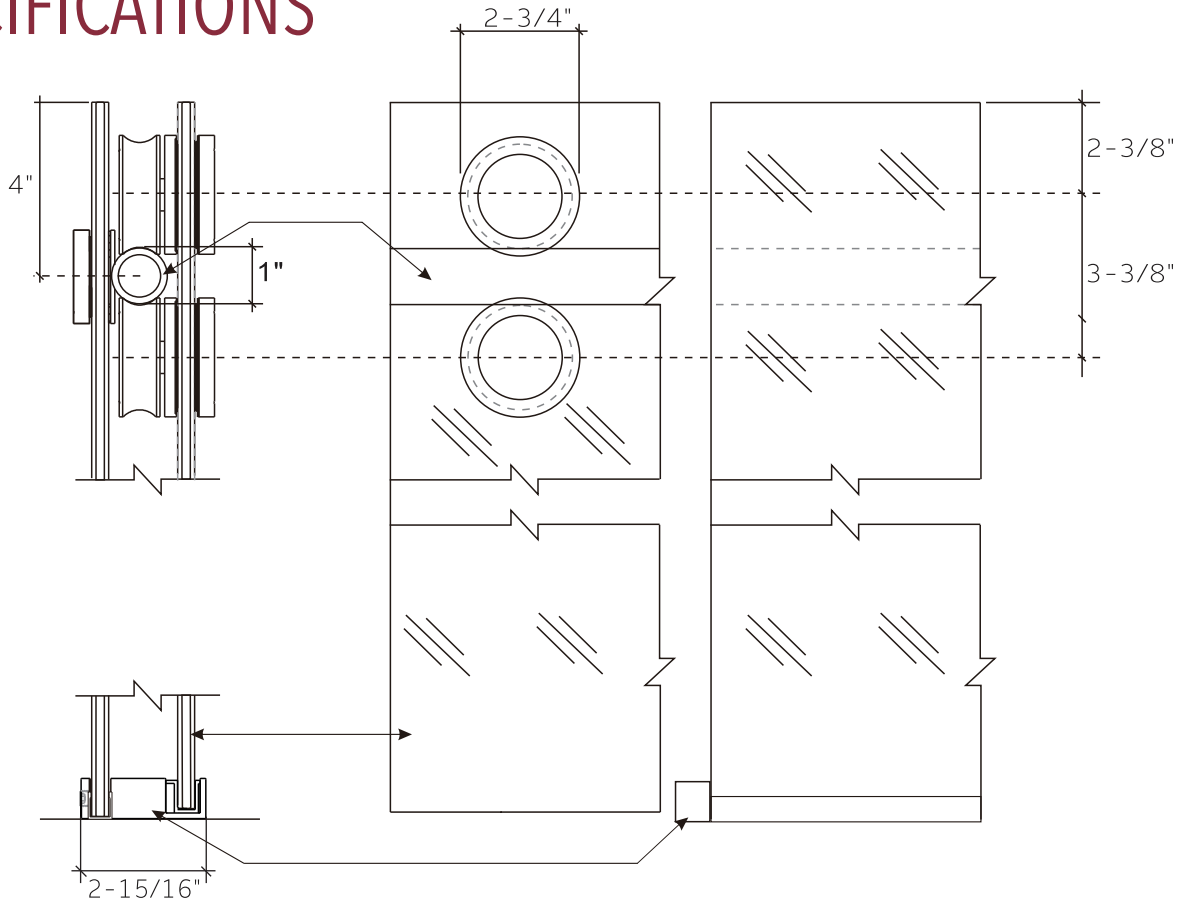

eurotech

LUXURY SHOWER DOORS

MONTAGE

EUROGLIDE FRAMELESS SINGLE SLIDING SHOWER DOOR

Eurotech Showers

23532 Commerce Center Dr.,
Building B
Laguna Hills, CA 92653
949-716-4099
eurotechshowers.com

FEATURES

- 304 stainless steel hardware
- (4) 70mm dual sided rollers
- Up to 3/8" out of plumb adjustability
- 4 configurations
- Door grippers incorporated into wall brackets
- 22" ladder style handle with knob on backside
- Dual water diverter sets (aluminum and polycarbonate)
- Standard 3/8" (10mm) clear tempered glass with optional ultra-clear (low iron) tempered glass
- Enduroshield treatment to reduce cleaning time by up to 90%

SPECIFICATIONS

FOOTPRINT FOR DOOR ON INSIDE USING ALUMINUM WATER GUARD

FOOTPRINT FOR DOOR ON OUTSIDE USING ALUMINUM WATER GUARD

FOOTPRINT FOR DOOR ON OUTSIDE USING POLYCARBONATE L-SEAL

PARTS LIST

- 1) wall bracket
- 2) safety bumper
- 3) fixed panel holder
- 4) roller
- 5) track
- 6) door panel
- 7) F-seal
- 8) fixed panel
- 9) V-seal
- 10) handle
- 11) aluminum u-channel
- 12) 1/4" shims
- 13) bottom guide
- 14) end block
- 15) aluminum water guard
- 16) L-seal