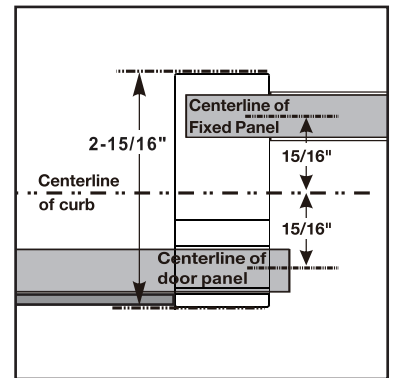

eurotech

LUXURY SHOWER DOORS

MONTAGE

EUROGLIDE FRAMELESS SINGLE SLIDING SHOWER DOOR

Eurotech Showers

23532 Commerce Center Dr.,
Building B
Laguna Hills, CA 92653
949-716-4099
eurotechshowers.com

FEATURES

- 304 stainless steel hardware
- (4) 70mm dual sided rollers
- Up to 3/8" out of plumb adjustability
- 4 configurations
- Door grippers incorporated into wall brackets
- 22" ladder style handle with knob on backside
- Dual water diverter sets (aluminum and polycarbonate)
- Standard 3/8" (10mm) clear tempered glass with optional ultra-clear (low iron) tempered glass
- Enduroshield treatment to reduce cleaning time by up to 90%

SPECIFICATIONS

FOOTPRINT FOR DOOR ON INSIDE USING ALUMINUM WATER GUARD

FOOTPRINT FOR DOOR ON OUTSIDE USING ALUMINUM WATER GUARD

FOOTPRINT FOR DOOR ON OUTSIDE USING POLYCARBONATE L-SEAL

PARTS LIST

- 1) wall bracket
- 2) safety bumper
- 3) fixed panel holder
- 4) roller
- 5) track
- 6) door panel
- 7) F-seal
- 8) fixed panel
- 9) V-seal
- 10) handle
- 11) aluminum u-channel
- 12) 1/4" shims
- 13) bottom guide
- 14) end block
- 15) aluminum water guard
- 16) L-seal