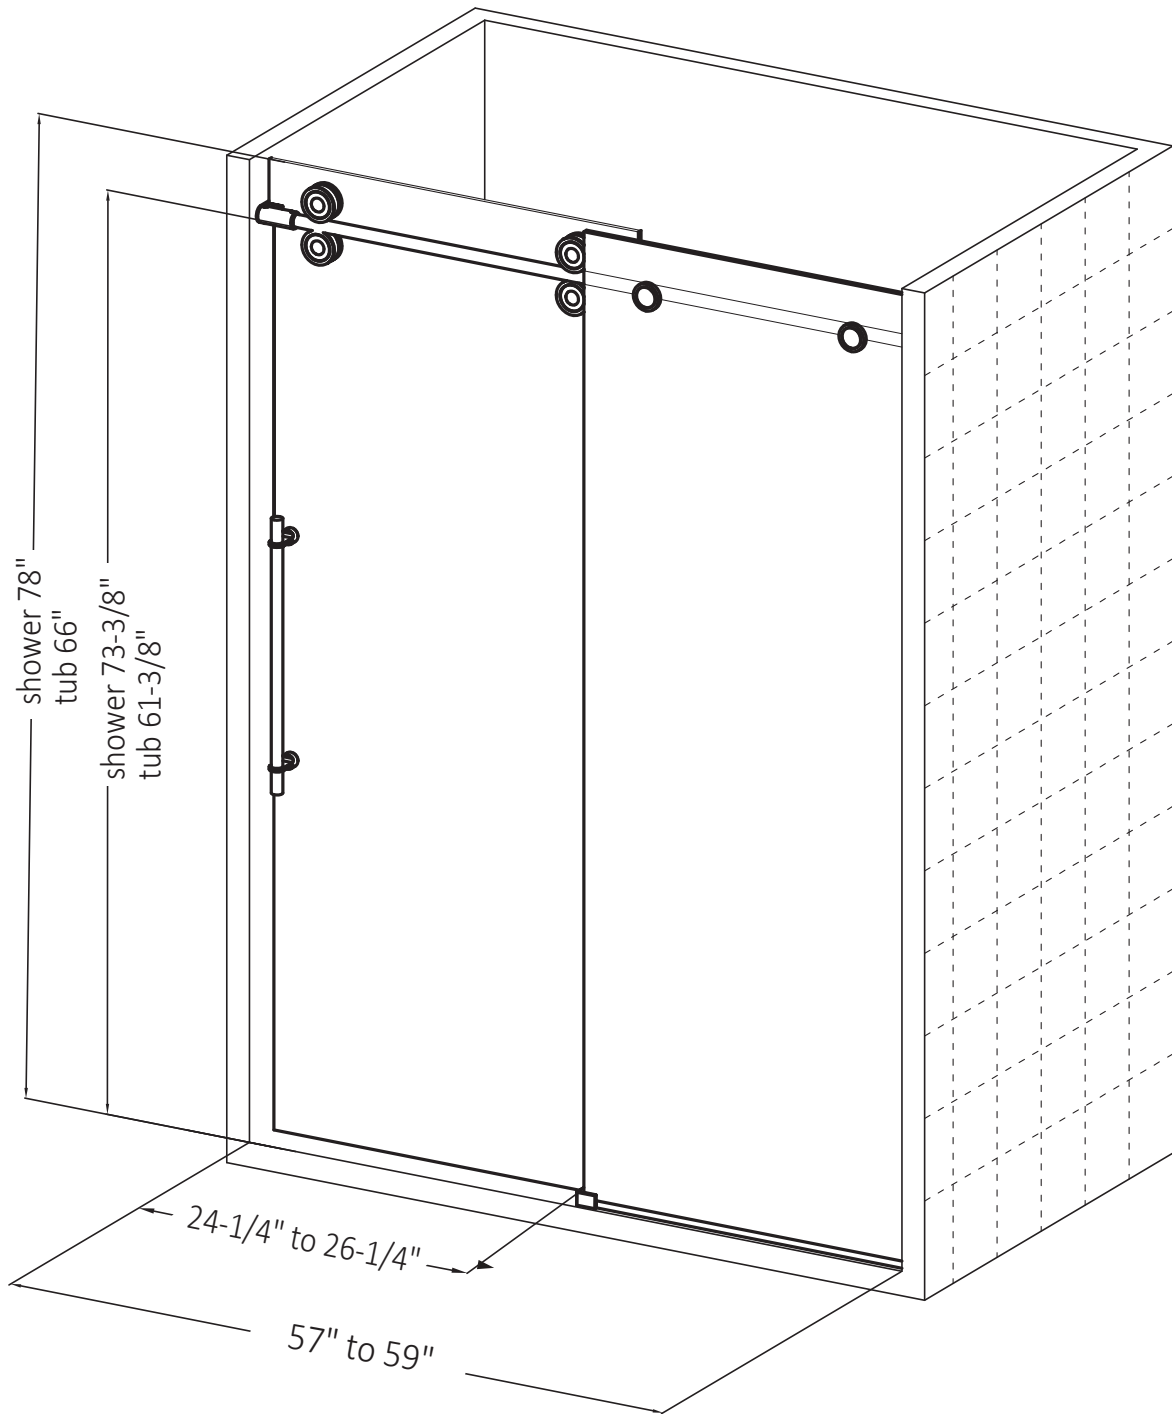

SPECIFICATIONS

CONFIGURATIONS

exterior or interior door capability