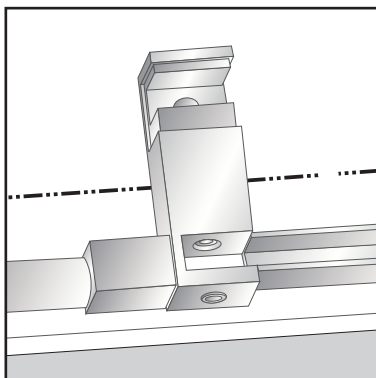

eurotech

LUXURY SHOWER DOORS

MONTAGE

EUROGLIDE FRAMELESS SINGLE SLIDING SHOWER DOOR

Eurotech Showers

23532 Commerce Center Dr.,
Building B
Laguna Hills, CA 92653
949-716-4099
eurotechshowers.com

FEATURES

- 304 stainless steel hardware
- (4) 70mm dual sided rollers
- Up to 3/8" out of plumb adjustability
- 4 configurations
- Door grippers incorporated into wall brackets
- 22" ladder style handle with knob on backside
- Dual water diverter sets (aluminum and polycarbonate)
- Standard 3/8" (10mm) clear tempered glass with optional ultra-clear (low iron) tempered glass
- Enduroshield treatment to reduce cleaning time by up to 90%

SPECIFICATIONS

FOOTPRINT FOR DOOR ON INSIDE USING ALUMINUM WATER GUARD

FOOTPRINT FOR DOOR ON OUTSIDE USING ALUMINUM WATER GUARD

FOOTPRINT FOR DOOR ON OUTSIDE USING POLYCARBONATE L-SEAL

PARTS LIST

- 1) wall bracket
- 2) safety bumper
- 3) fixed panel holder
- 4) roller
- 5) track
- 6) door panel
- 7) F-seal
- 8) fixed panel
- 9) V-seal
- 10) handle
- 11) aluminum u-channel
- 12) 1/4" shims
- 13) bottom guide
- 14) end block
- 15) aluminum water guard
- 16) L-seal