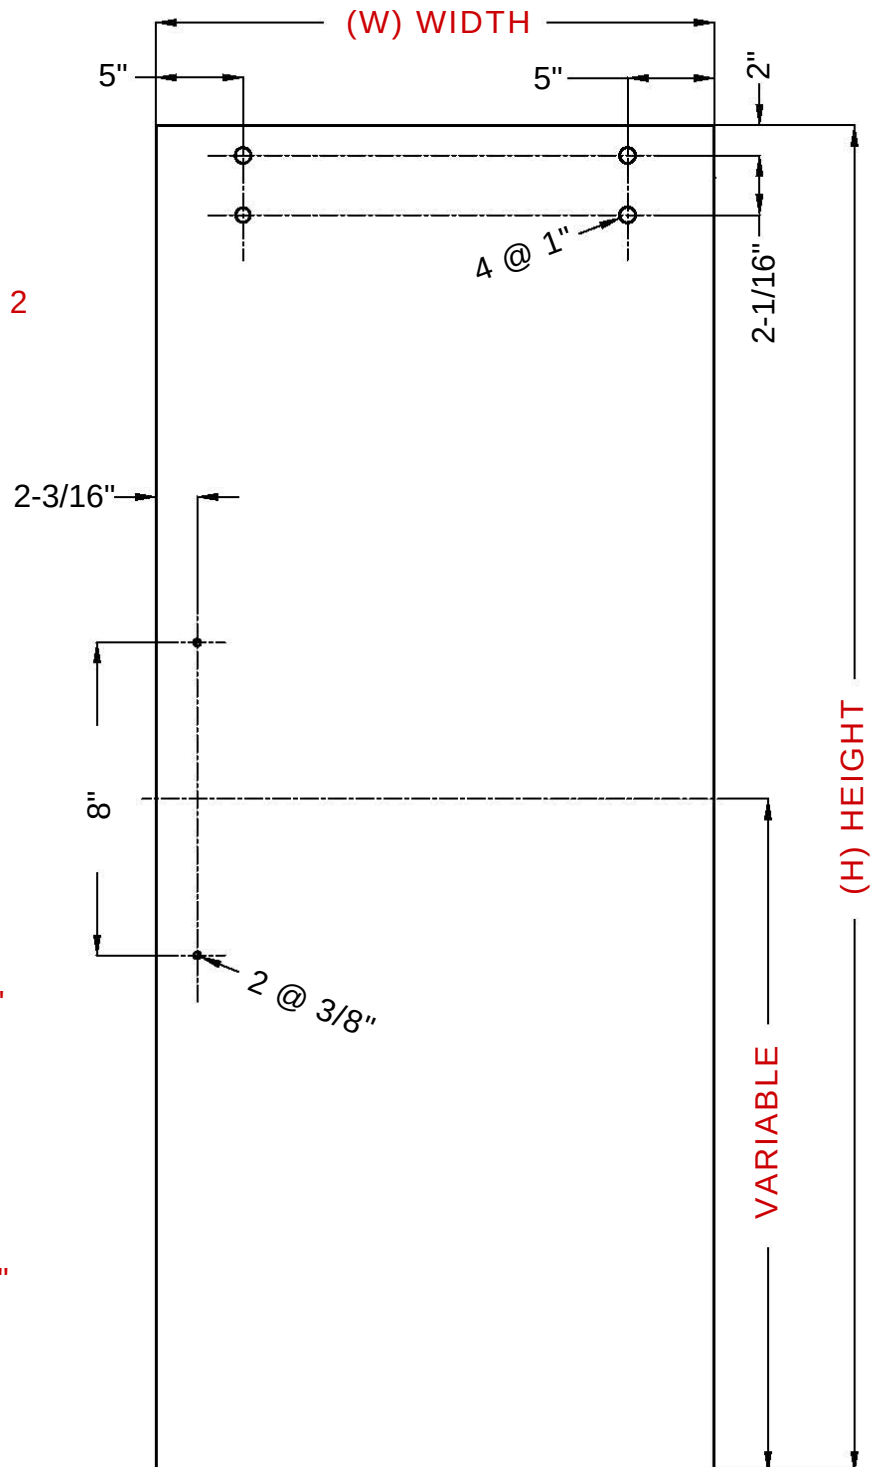

Glass Fabrication - Door

Glass Width Formula

overall width divided by 2 plus 2" equals door width

Example For 70" Overall Width

70" divided by 2 = 35"
35" plus 2" = 37"
37" Door Width

Glass Height Formula

overall height minus 3/8" equals door height

Example For 76" Overall Height

76" minus 3/8" = 75-5/8"
75-5/8" Door Height

- Model: Roma KD60 & KD72
- Glass Thickness for KD60: 10mm (3/8")
- Glass Thickness for KD72: 10mm (3/8")
- Maximum Door Width: 39"
- Maximum Door Height: 83-5/8"
- Maximum Door Weight: 100 lbs
- Edge work: Flat polish on all sides

Glass Fabrication - Fixed Panel

Glass Width Formula

overall width divided by 2
minus 1/2" equals
fixed panel width

Example For 70"

Overall Width

70" divided by 2 = 35"
35" minus 1/2" = 34-1/2"
34-1/2" Fixed Panel Width

Glass Height Formula

overall height minus 1/4"
equals fixed panel height

Example For 76"

Overall Height

76" minus 1/4" = 75-3/4"
75-3/4" Fixed Panel Height

- Model: Roma KD60 & KD72
- Glass Thickness for KD60: 10mm (3/8")
- Glass Thickness for KD72: 10mm (3/8")
- Maximum Fixed Panel Height: 83-3/4"
- Edge work: Flat polish on all sides