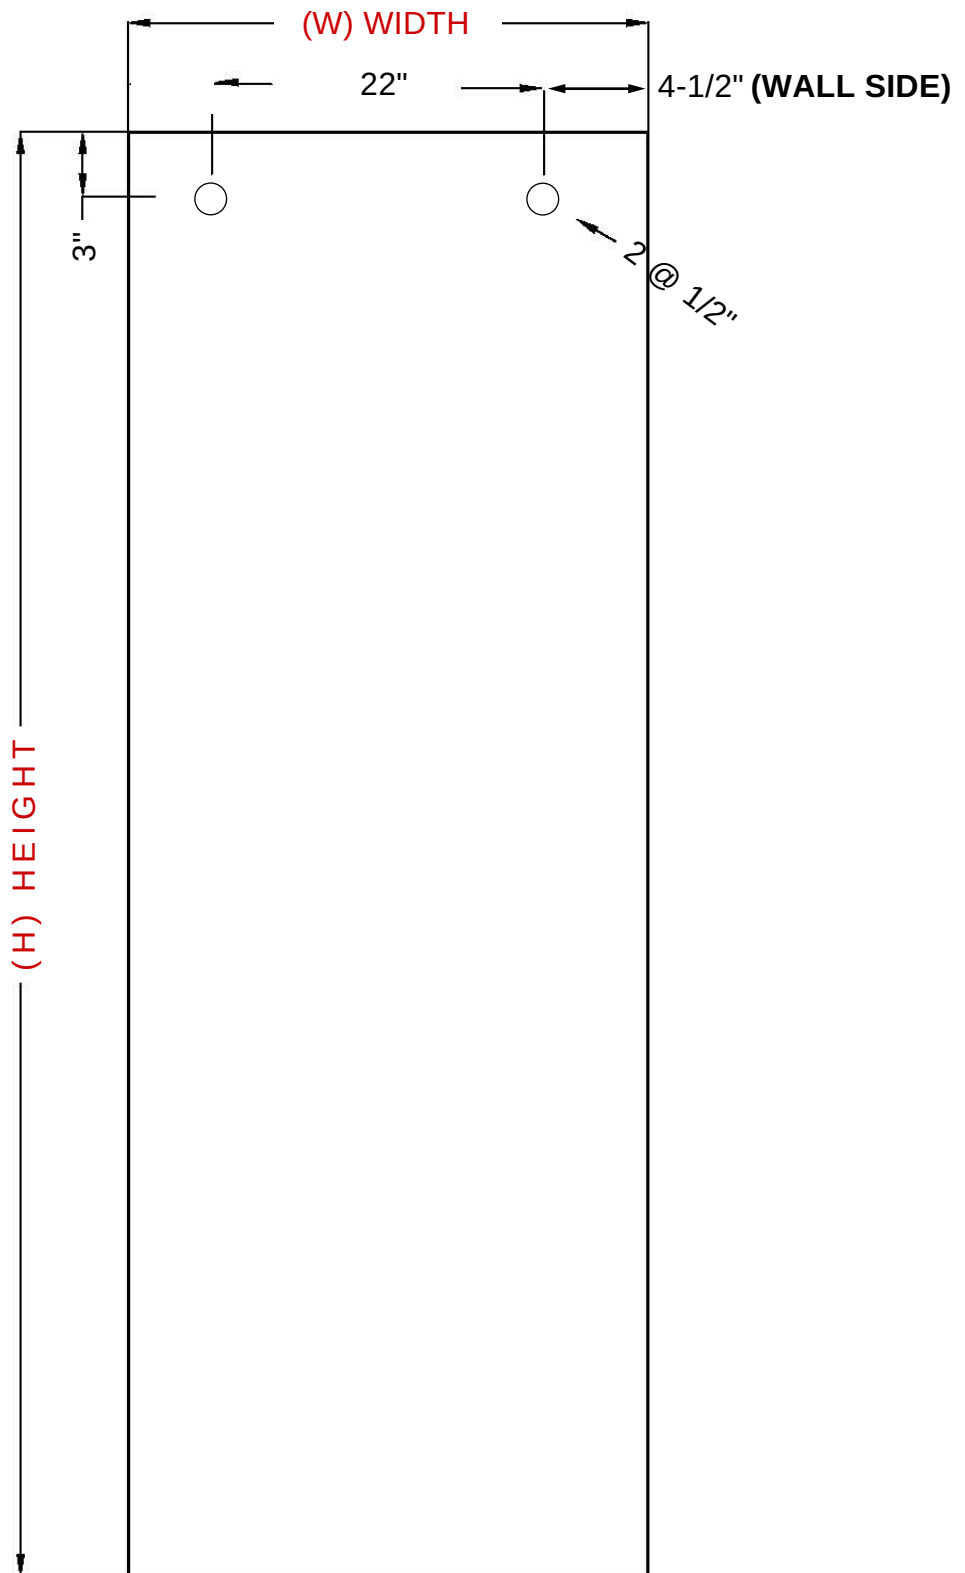

Glass Fabrication - Door

Glass Width Formula

overall width divided by 2 plus 2" equals door width

Example For 70" Overall Width

70" divided by 2 = 35"
35" plus 2" = 37"
37" Door Width

Glass Height Formula

overall height minus 3/8" equals door height

Example For 76" Overall Height

76" minus 3/8" = 75-5/8"
75-5/8" Door Height

- Model: Roma KD60 & KD72
- Glass Thickness for KD60: 10mm (3/8")
- Glass Thickness for KD72: 10mm (3/8")
- Maximum Door Width: 39"
- Maximum Door Height: 83-5/8"
- Maximum Door Weight: 100 lbs
- Edge work: Flat polish on all sides

Glass Fabrication - Fixed Panel

Glass Width Formula

overall width divided by 2
minus 1/2" equals
fixed panel width

Example For 70"

Overall Width

70" divided by 2 = 35"
35" minus 1/2" = 34-1/2"
34-1/2" Fixed Panel Width

Glass Height Formula

overall height minus 1/4"
equals fixed panel height

Example For 76"

Overall Height

76" minus 1/4" = 75-3/4"
75-3/4" Fixed Panel Height

- Model: Roma KD60 & KD72
- Glass Thickness for KD60: 10mm (3/8")
- Glass Thickness for KD72: 10mm (3/8")
- Maximum Fixed Panel Height: 83-3/4"
- Edge work: Flat polish on all sides