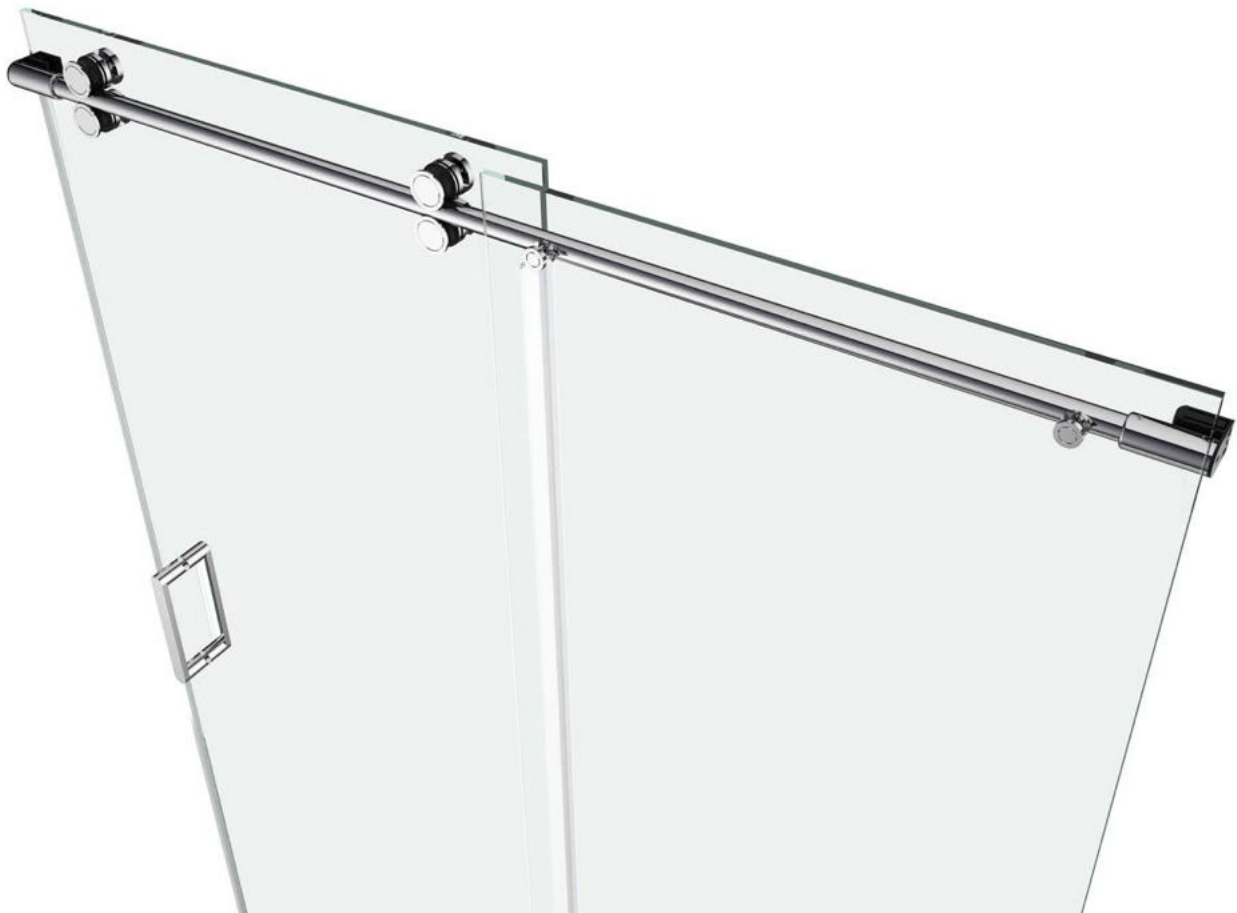

GLASS FABRICATION - KD60 & KD72

eurotech

LUXURY SHOWER DOORS

ROMA

EUROGLIDE FRAMELESS SINGLE SLIDING SHOWER DOOR

Eurotech Showers

23532 Commerce Center Dr.,
Building B
Laguna Hills, CA 92653
949-716-4099
eurotechshowers.com

Glass Fabrication - Door

Glass Width Formula

overall width divided by 2 plus 2" equals door width

Example For 70" Overall Width

70" divided by 2 = 35"
35" plus 2" = 37"
37" Door Width

Glass Height Formula

overall height minus 3/8" equals door height

Example For 76" Overall Height

76" minus 3/8" = 75-5/8"
75-5/8" Door Height

- Model: Roma KD60 & KD72
- Glass Thickness for KD60: 10mm (3/8")
- Glass Thickness for KD72: 10mm (3/8")
- Maximum Door Width: 39"
- Maximum Door Height: 83-5/8"
- Maximum Door Weight: 100 lbs
- Edge work: Flat polish on all sides