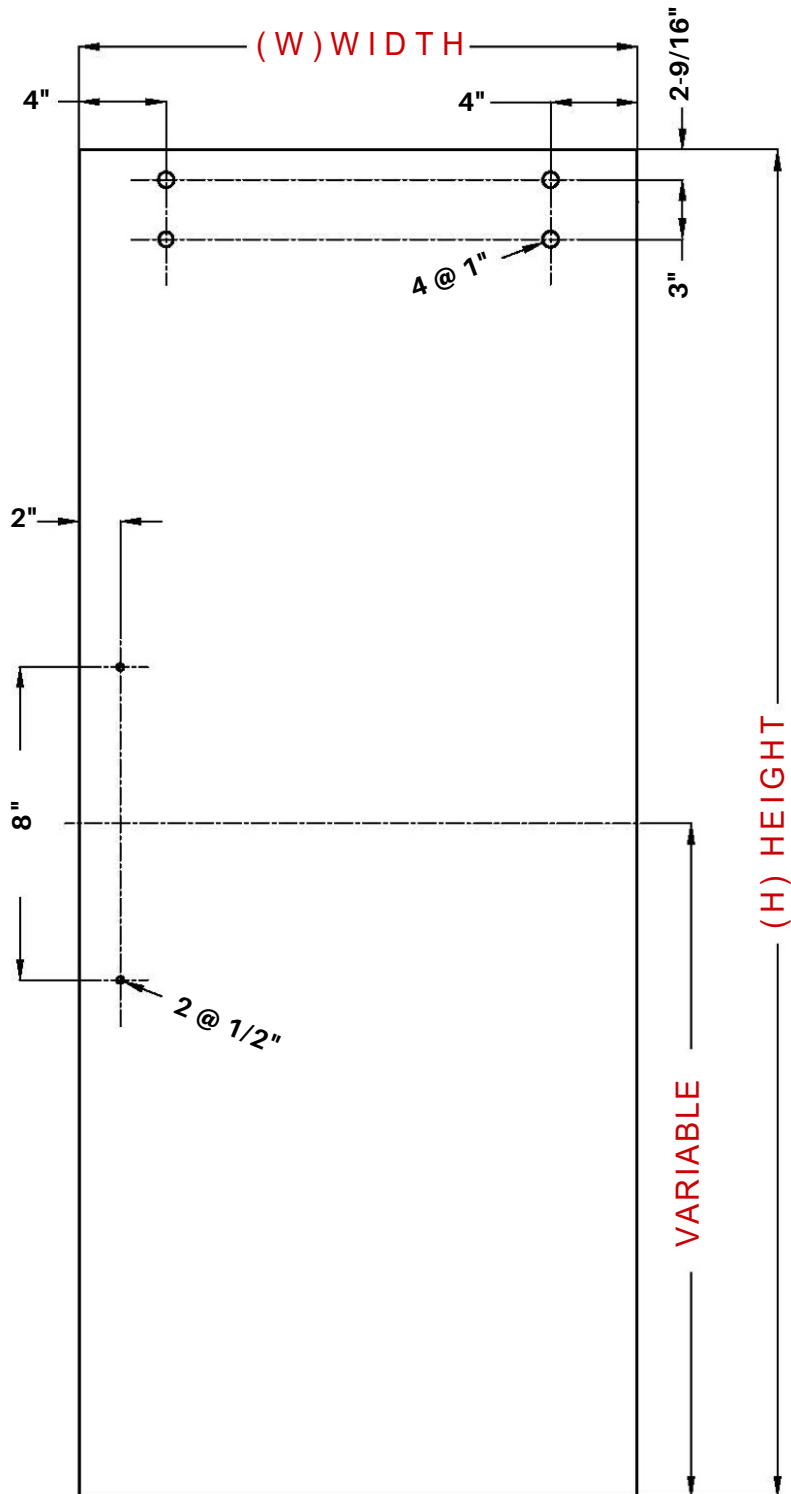

### Glass Width Formula

overall width divided by 2  
plus 1-3/4"  
equals door width

### Example For 70" Overall Width

70" divided by 2 = 35"  
35" plus 1-3/4" = 36-3/4"  
36-3/4" Door Width

### Glass Height Formula

overall height minus 3/8"  
equals door height

### Example For 76" Overall Height

76" minus 3/8" = 75-5/8"  
75-5/8" Door Height

- Model: Avalon
- Glass Thickness: 10mm (3/8") or 12mm (1/2")
- Maximum Door Width: 39"
- Maximum Door Height: 83-5/8"
- Maximum Door Weight: 100 lbs
- Edge work: Flat polish on all sides