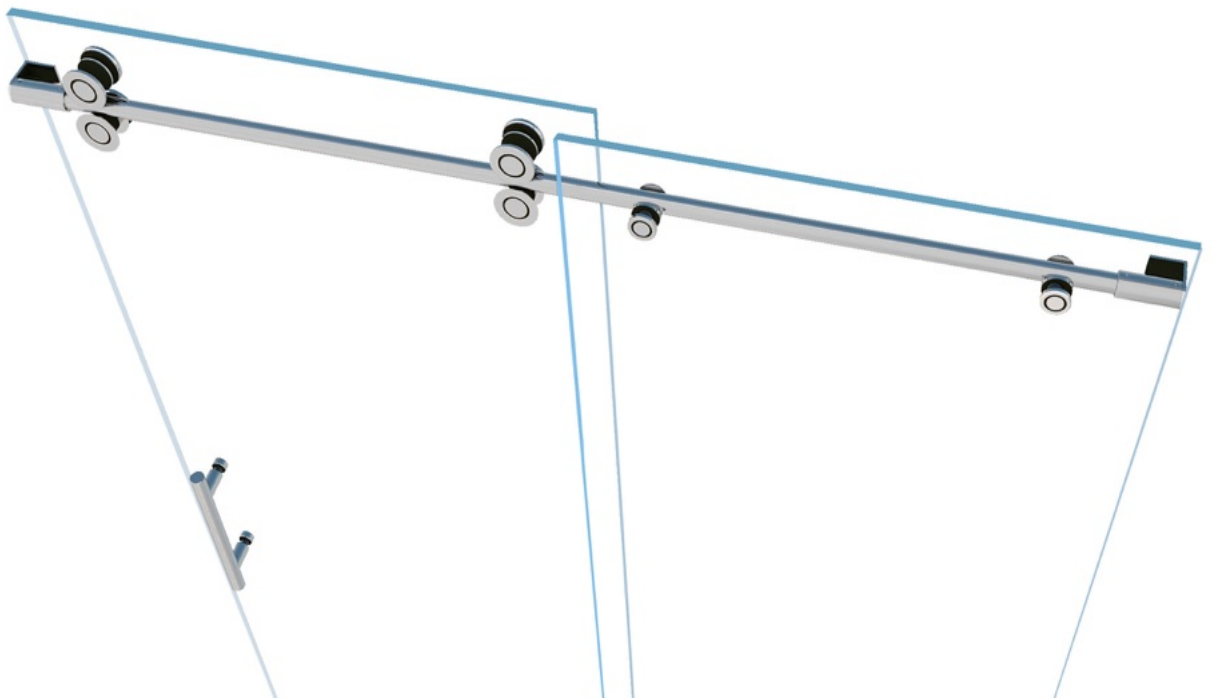

## AVALON

**EUROGLIDE FRAMELESS SINGLE SLIDING SHOWER DOOR**