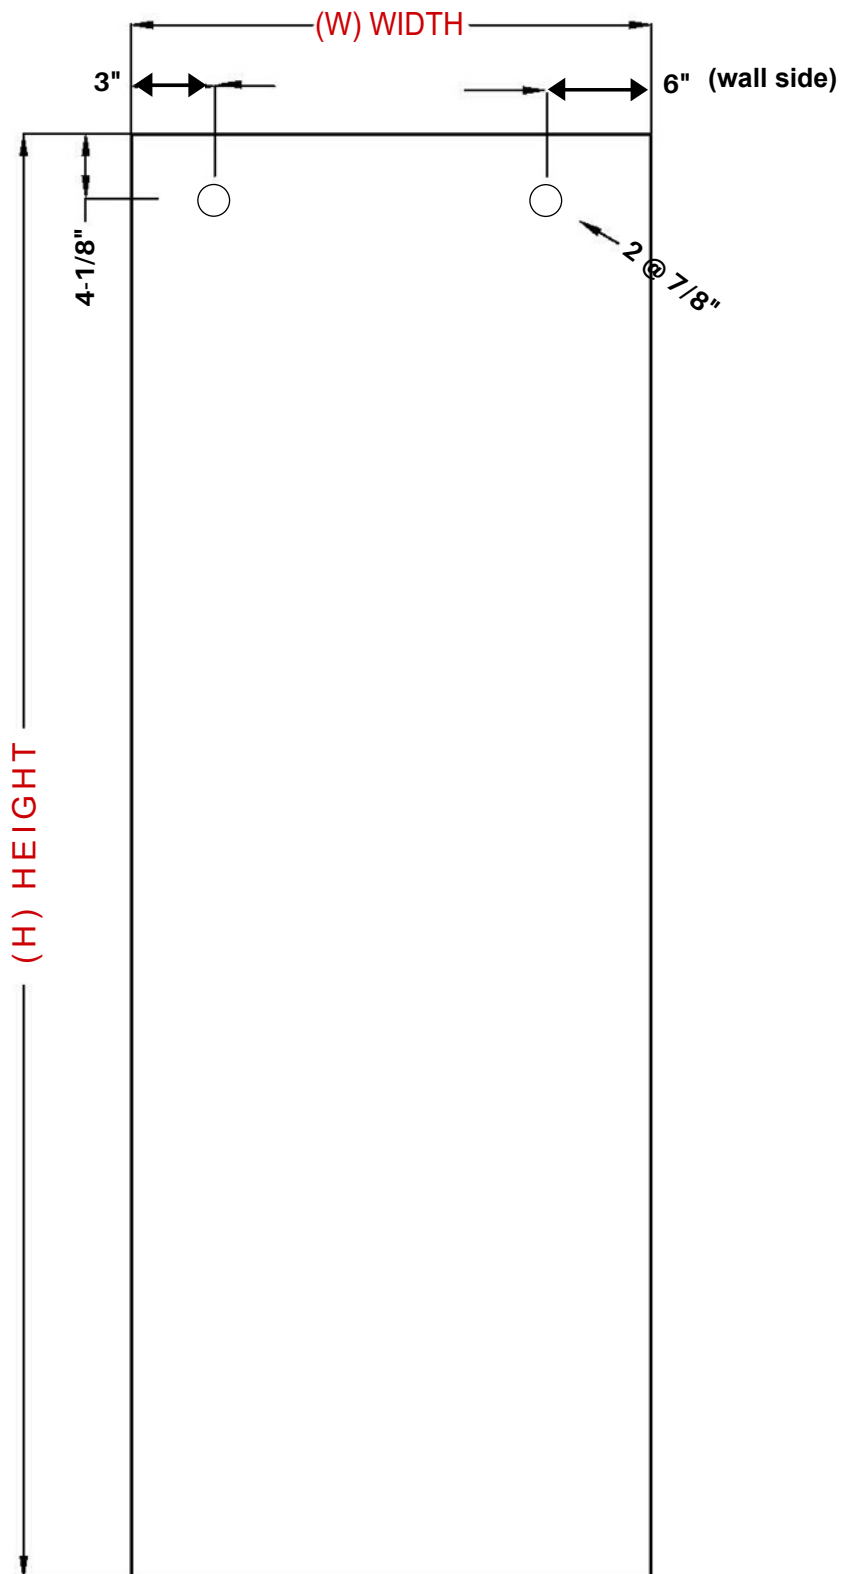

Glass Fabrication - Fixed Panel

Glass Width Formula

overall width divided by 2
minus 1/4"
equals fixed panel width

Example For 70"

Overall Width

70" divided by 2 = 35"
35" minus 1/4" = 34-3/4"
34-3/4" Fixed Panel Width

Glass Height Formula

overall height minus 1/4"
equals fixed panel height

Example For 76"

Overall Height

76" minus 1/4" = 75 3/4"
75-3/4" Fixed Panel Height

- Model: Avalon
- Glass Thickness: 10mm (3/8") or 12mm (1/2")
- Maximum Fixed Panel Height: 83-3/4"
- Edge work: Flat polish on all sides